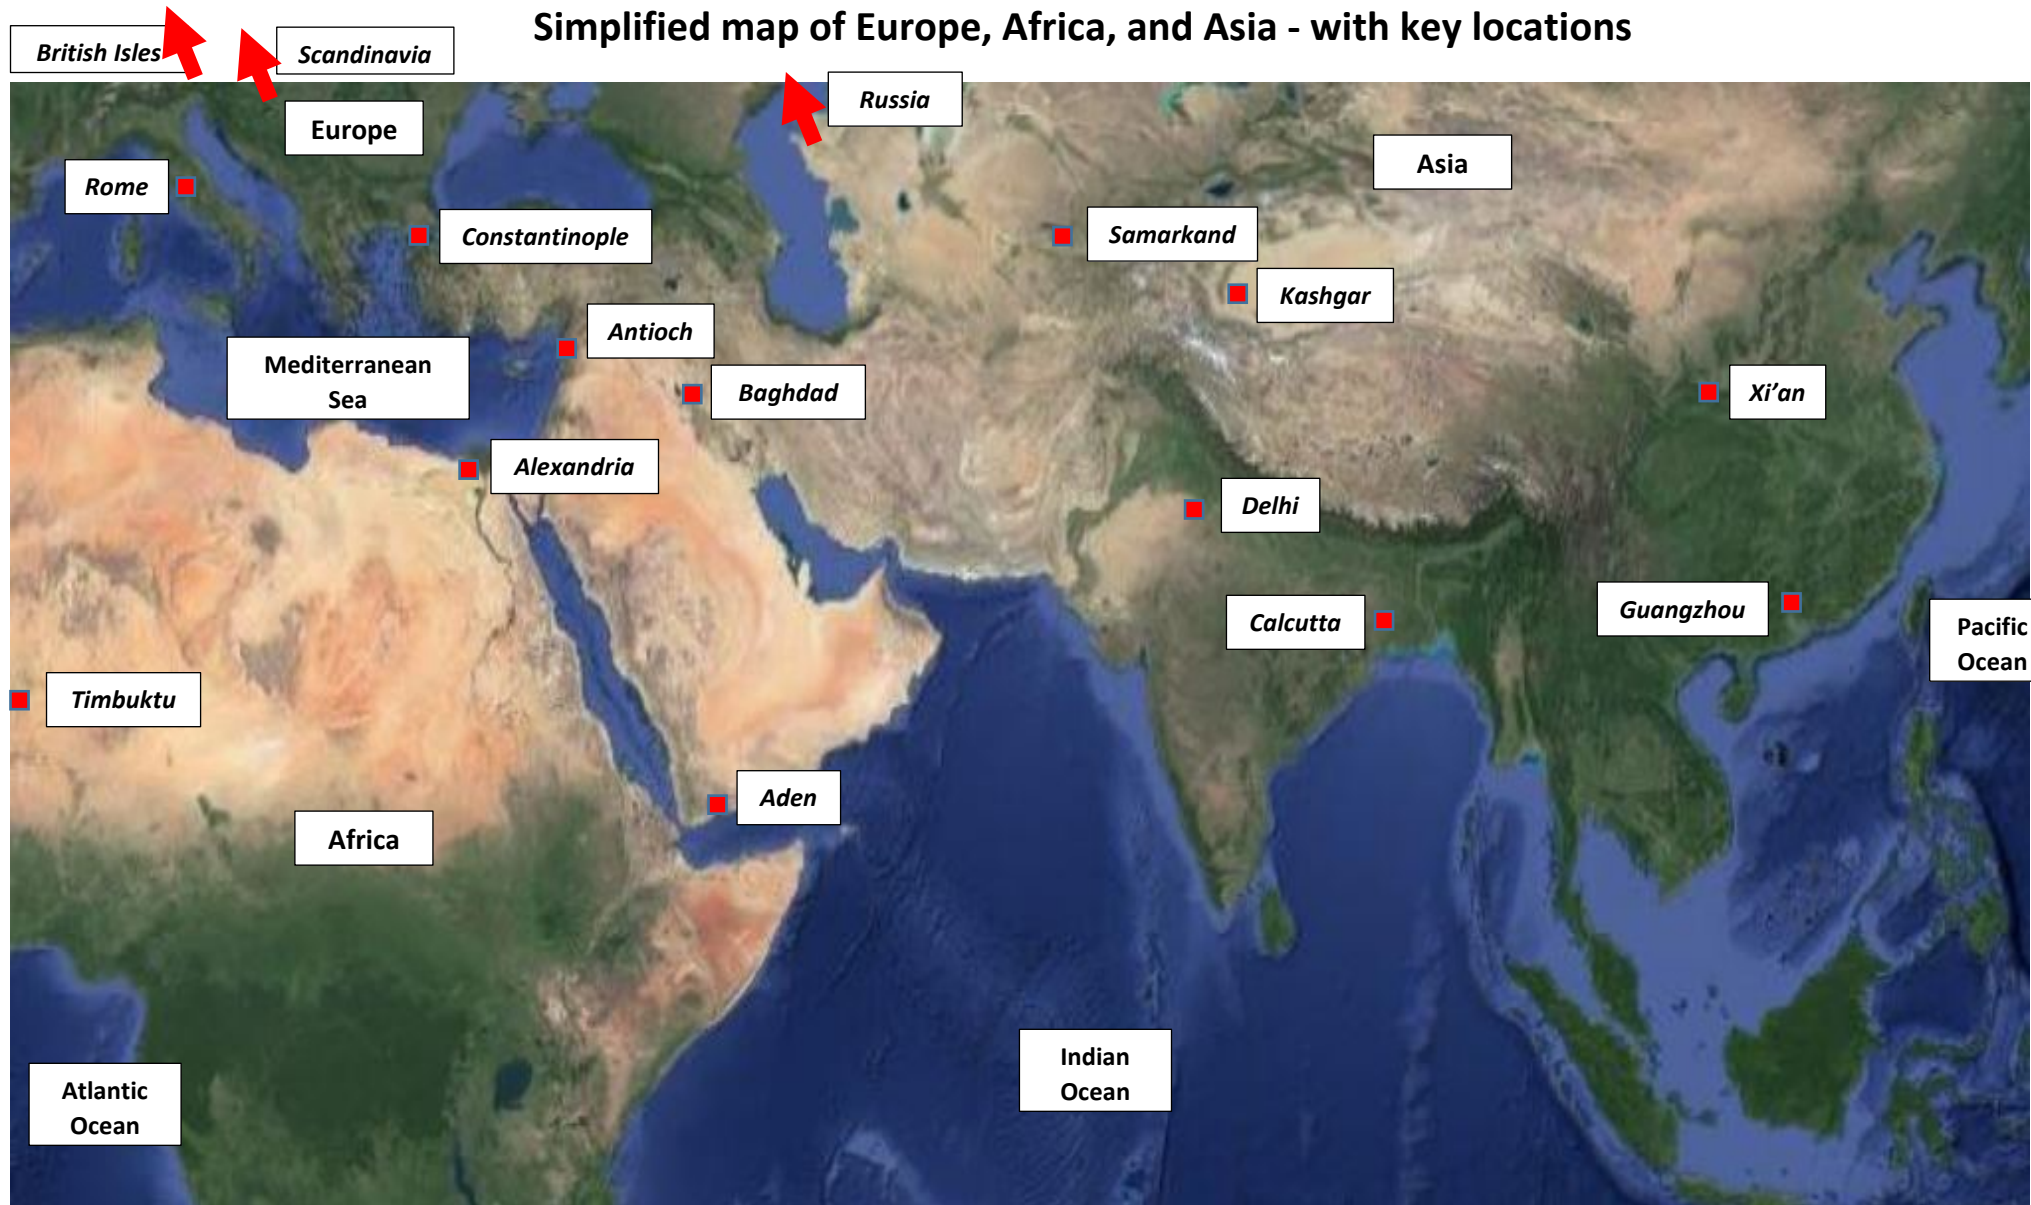

### Items traded through Baghdad c. CE 900

Trading partner	Items
China	Silk, paper, jade, wax
India	Cotton, garnets, rubies, sapphires, emeralds,
West Africa	Slaves, peppercorns, ivory
Mediterranean cities	Glass, lapis lazuli, coral
Scandinavia and Western Europe	Slaves, furs, woollen cloth, tin, copper, amber

## Simplified map of Europe, Africa, and Asia

# Simplified map of Europe, Africa, and Asia - with key locations

*Not to scale – locations are approximate*

# Simplified Silk Road map of Europe, Africa, and Asia

Not to scale – locations are approximate