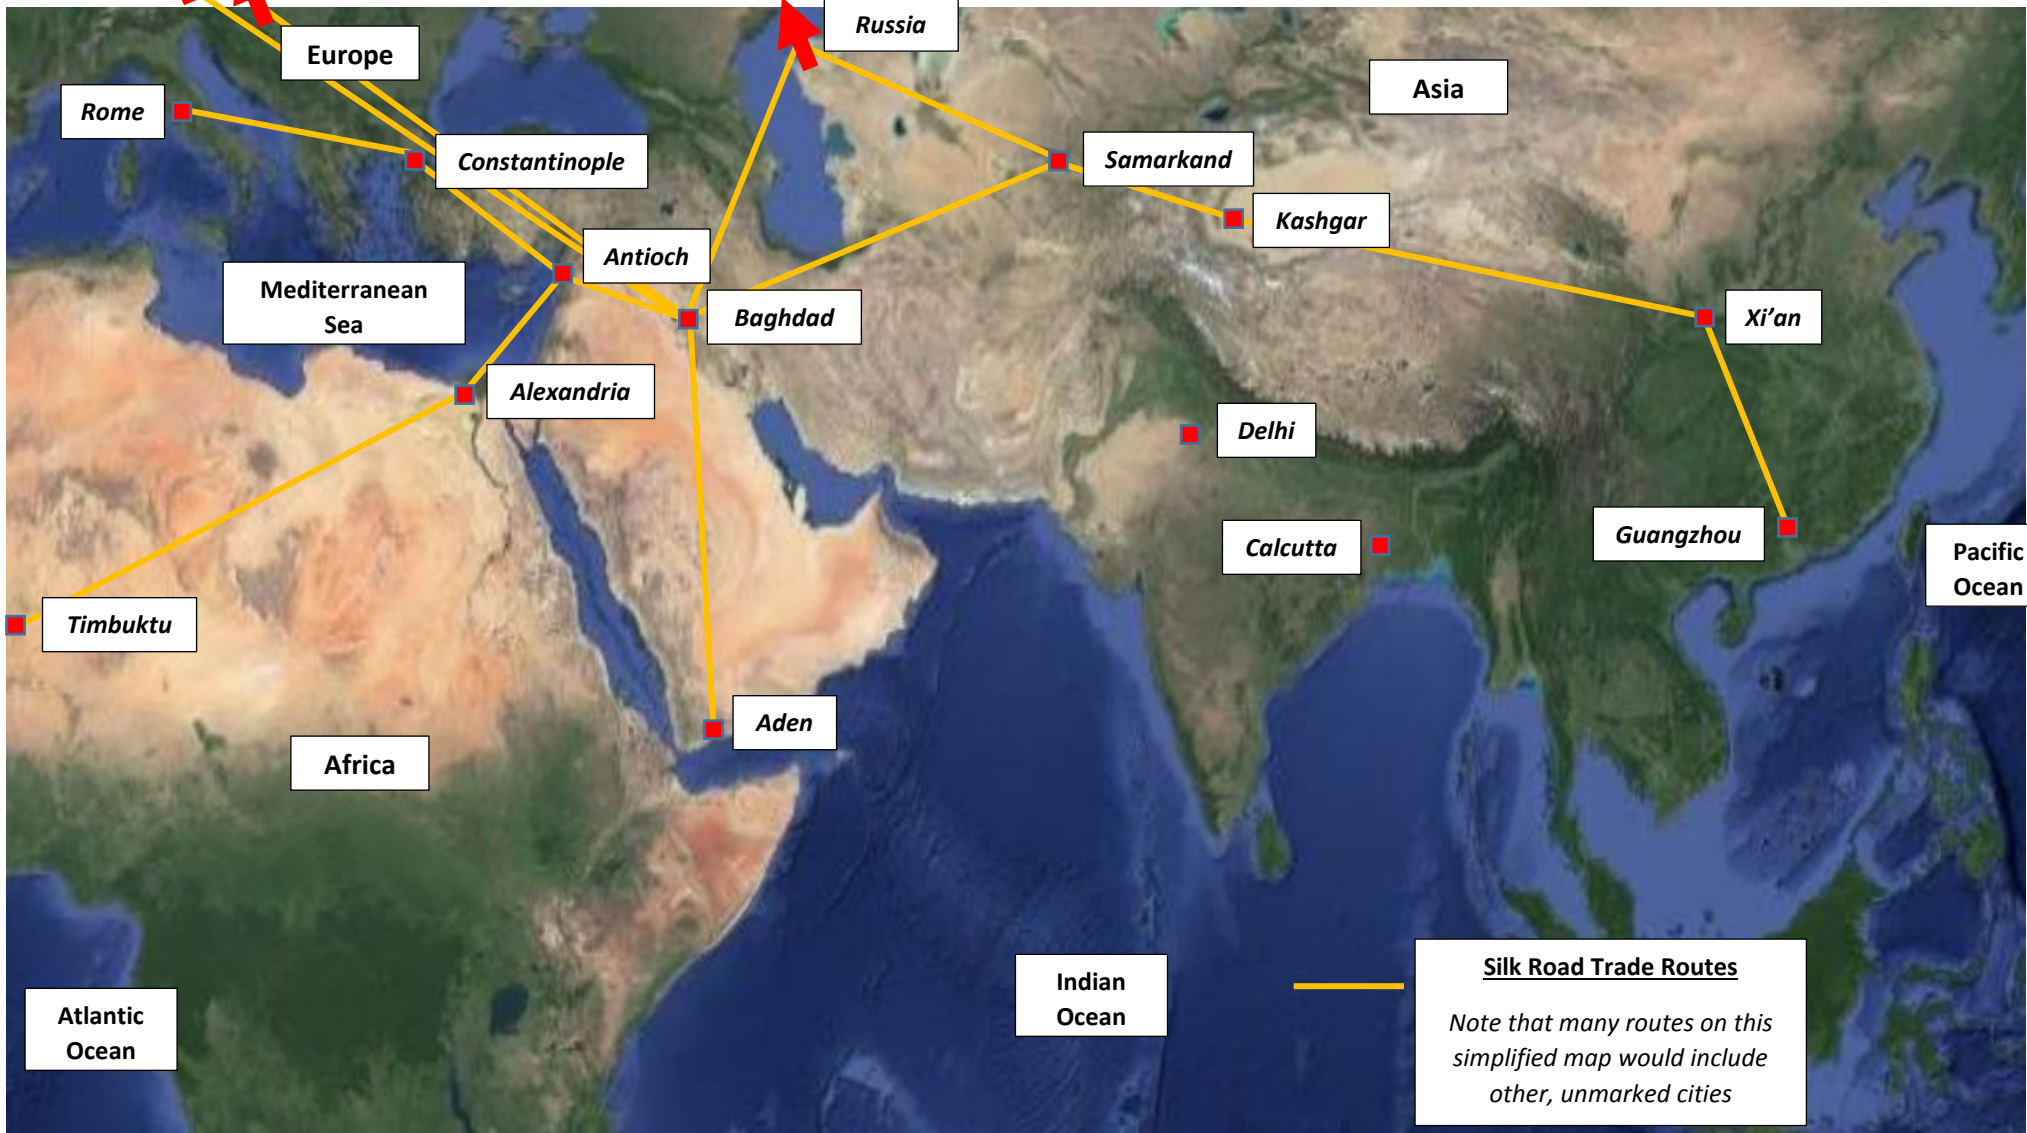

### Items traded through Baghdad c. CE 900

Trading partner	Items
China	Silk, paper, jade, wax
India	Cotton, garnets, rubies, sapphires, emeralds,
West Africa	Slaves, peppercorns, ivory
Mediterranean cities	Glass, lapis lazuli, coral
Scandinavia and Western Europe	Slaves, furs, woollen cloth, tin, copper, amber

## Simplified map of Europe, Africa, and Asia

# Simplified map of Europe, Africa, and Asia - with key locations

*Not to scale – locations are approximate*

# Simplified Silk Road map of Europe, Africa, and Asia

Not to scale – locations are approximate